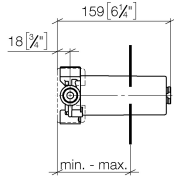

## Concealed two-way diverter -

---

35 124 970 90

- red brass, lead-free
- 2x female thread 1/2" connections
- 2x female thread 1/2" outlet
- cut-to-length spindle and sleeve
- dust cover
- anti-water packing
- soundproofing
- WRAS 1609056

## Concealed two-way diverter -

35 124 970 90

mm [inches]

	min.	max.
Domicil	60	105
Source	73	123
Square	73	123
Madison	73	138
LULU	73	146
Madison Flair	73	148
Just	78	148
LaFleur	83	148
Supernova	83	148
Tara	83	148
Vaia	83	148
MEM	108	148
CL,1	108	148

## Certificates

LGA\_28456.

**Concealed two-way diverter -**

35 124 970 90

**Spare parts list**

No.	Item Number	Name	Quantity used	Delivery time
1	09 31 11 151 90	pin	1	2
2	90 30 11 085 00 90	set	1	2
3	09 29 06 025 90	spindle	1	2
4	09 21 02 124 90	lid	1	2
5	09 21 02 125 90	cap	1	2
6	09 14 03 109 90	seal	1	2
7	90 18 40 077 00 90	spindle	1	2
8	04 29 06 105 00 90	spindle	1	60
9	09 16 01 026 90	ring	1	2
10	90 12 12 002 00 90	fixing cap	2	2
11	90 18 40 077 01 90	spindle	1	2