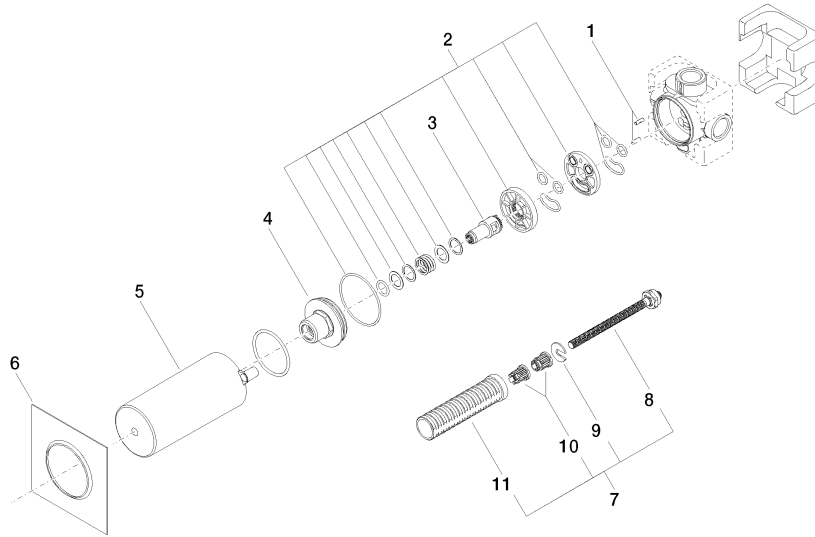

## Concealed two-way diverter -

---

35 124 970 90

- red brass, lead-free
- 2x female thread 1/2" connections
- 2x female thread 1/2" outlet
- cut-to-length spindle and sleeve
- dust cover
- anti-water packing
- soundproofing
- WRAS 1609056

## Concealed two-way diverter -

35 124 970 90

mm [inches]

	min.	max.
Domicil	60	105
Source	73	123
Square	73	123
Madison	73	138
LULU	73	146
Madison Flair	73	148
Just	78	148
LaFleur	83	148
Supernova	83	148
Tara	83	148
Vaia	83	148
MEM	108	148
CL,1	108	148

## Flow rate chart

## Certificates

LGA\_28456.

**Concealed two-way diverter -**

35 124 970 90

**Spare parts list**

No.	Item Number	Name	Quantity used	Delivery time
1	09 31 11 151 90	pin	1	2
2	90 30 11 085 00 90	set	1	2
3	09 29 06 025 90	spindle	1	2
4	09 21 02 124 90	lid	1	2
5	09 21 02 125 90	cap	1	2
6	09 14 03 109 90	seal	1	2
7	90 18 40 077 00 90	spindle	1	2
8	04 29 06 105 00 90	spindle	1	60
9	09 16 01 026 90	ring	1	2
10	90 12 12 002 00 90	fixing cap	2	2
11	90 18 40 077 01 90	spindle	1	2