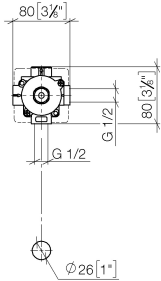

## Concealed two-way diverter -

---

35 124 970 90

- red brass, lead-free
- 2x female thread 1/2" connections
- 2x female thread 1/2" outlet
- cut-to-length spindle and sleeve
- dust cover
- anti-water packing
- soundproofing
- WRAS 1609056

## Concealed two-way diverter -

35 124 970 90

mm [inches]

	min.	max.
Domicil	60	105
Source	73	123
Square	73	123
Madison	73	138
LULU	73	146
Madison Flair	73	148
Just	78	148
LaFleur	83	148
Supernova	83	148
Tara	83	148
Vaia	83	148
MEM	108	148
CL,1	108	148

## Certificates

LGA\_28456.

**Concealed two-way diverter -**

35 124 970 90

**Spare parts list**

No.	Item Number	Name	Quantity used	Delivery time
1	09 31 11 151 90	pin	1	2
2	90 30 11 085 00 90	set	1	2
3	09 29 06 025 90	spindle	1	2
4	09 21 02 124 90	lid	1	2
5	09 21 02 125 90	cap	1	2
6	09 14 03 109 90	seal	1	2
7	90 18 40 077 00 90	spindle	1	2
8	04 29 06 105 00 90	spindle	1	60
9	09 16 01 026 90	ring	1	2
10	90 12 12 002 00 90	fixing cap	2	2
11	90 18 40 077 01 90	spindle	1	2